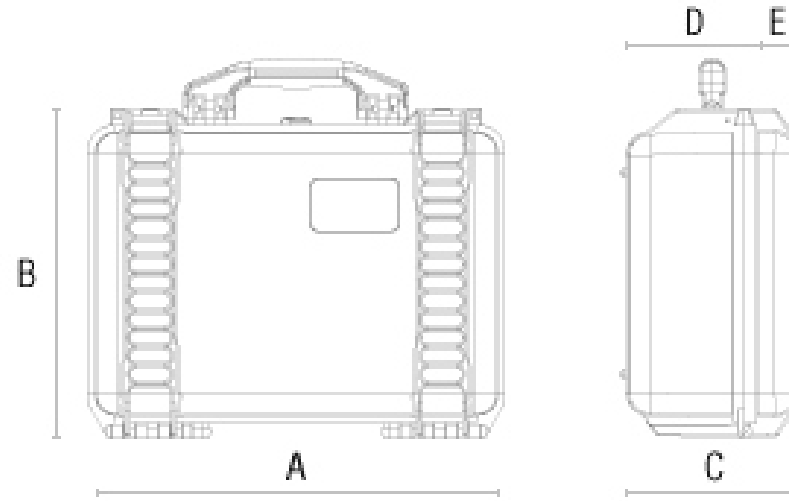

DATATIGHT 40

	A	B	C	D	E	
Internal	450mm	320mm	175mm	129mm	46mm	
External	480mm	385mm	190mm			

DIMENSIONS

internal dimension

450x320x175(mm) - 17,72x12,60x6,89(in)

lid: 46(mm) - 1.81(in) bottom: 129(mm) - 5.08(in)

external dimension

480x385x190(mm) - 18,90x15,16x7,48(in)

WEIGHT

empty

3,15kg - 6,95lbs

with cubed foam

3,71kg - 8,18lbs

TEMPERATURE RATING