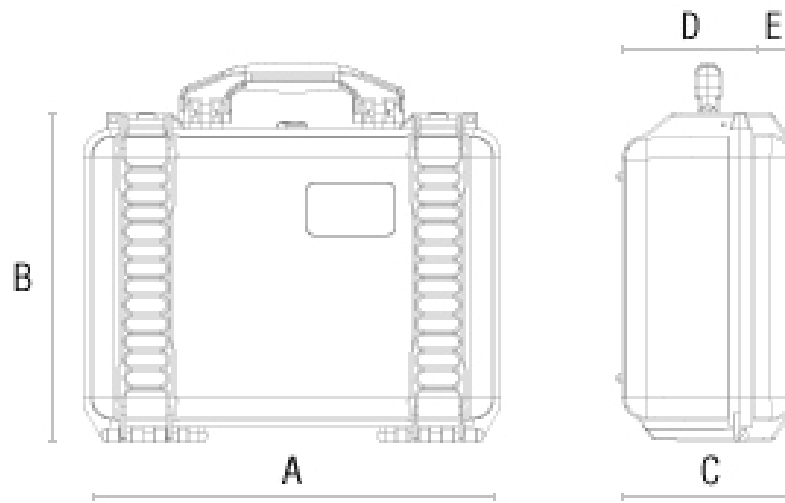

DATATIGHT 30

	A	B	C	D	E	
Internal	450mm	320mm	175mm	129mm	46mm	
External	480mm	385mm	190mm			

DIMENSIONS

internal dimension

450x320x175(mm) - 17,72x12,60x6,89(in)

lid: 46(mm) - 1.81(in) bottom: 129(mm) - 5.08(in)

external dimension

480x385x190(mm) - 18,90x15,16x7,48(in)

WEIGHT

empty

3,15kg - 6,95lbs

with cubed foam

3,71kg - 8,18lbs

TEMPERATURE RATING