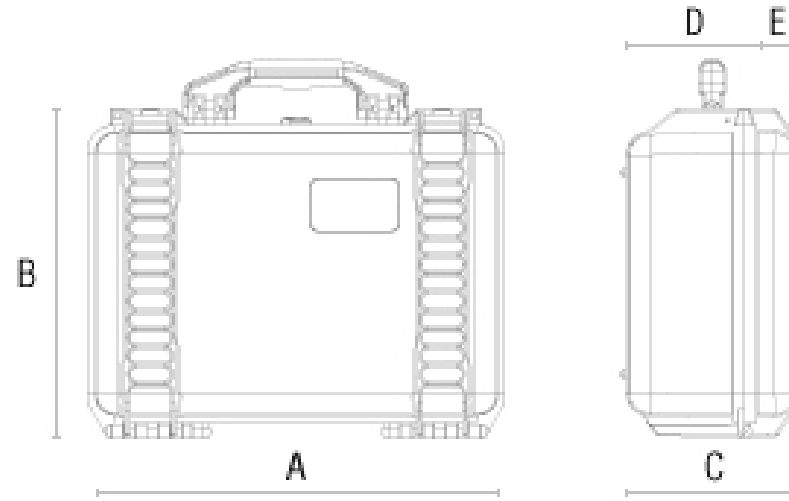

DATATIGHT 20 MTC

	A	B	C	D	E	
Internal	375mm	265mm	152mm	107mm	45mm	
External	405mm	330mm	165mm			

DIMENSIONS

internal dimension

375x265x152(mm) - 14,76x10,43x5,89(in)

lid: 45(mm) - 1.77(in) bottom: 107(mm) - 4.21(in)

external dimension

405x330x165(mm) - 15,94x12,99x6,50(in)

WEIGHT

empty

2,05kg - 4,52lbs

with cubed foam

2,38kg - 5,25lbs

TEMPERATURE RATING